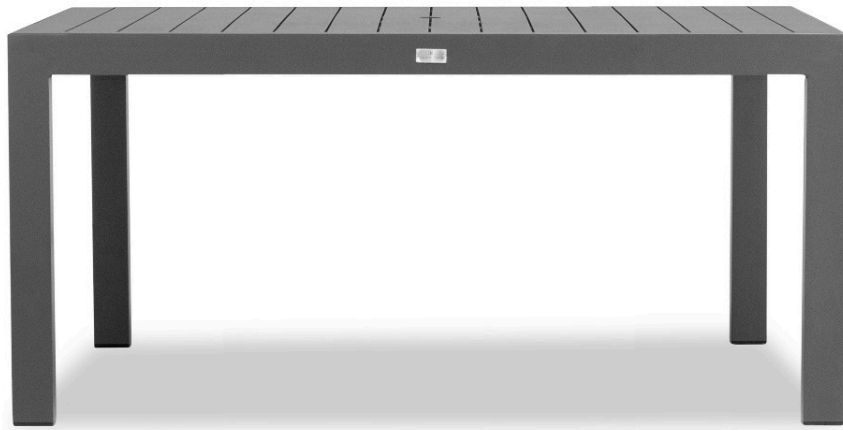

HARMONIA
LIVING

Classic Aluminum 63" Rectangular Dining Table - Slate CSAL-SL-6RCDT

Product Images

Description

The Harmonia Living Classic Aluminum Collection evokes the beautiful horizontal simplicity of modern architectural lines. A design-forward combination of the sleek aluminum frame with a slat-style table top provides the perfect complement to any outdoor setting, from beach-side deck to urban rooftop. Scaled for versatility without sacrificing comfort, Classic Aluminum will make a statement in any size outdoor living space.

Includes

- 1x Classic Aluminum 6-Seater Rectangular Dining Table - Slate CSAL-SL-6RCDT

Dimensions

- Classic Aluminum 6-Seater Rectangular Dining Table : 63L x 35.5W x 29.5H (70 lbs.)
 - Frame Height: 29.5

Features

- Durable, rust proof frames made from thick gauge aluminum with a high-quality powder coated finish that is appropriate for residential and commercial settings.
- Plastic foot glides help to protect your patio from scratching and also to help keep the furniture protected from dirt or water that can accumulate on the patio.
- Pre-cut umbrella hole fits umbrellas with a pole diameter up to 1.5" and includes a matching umbrella hole cover.