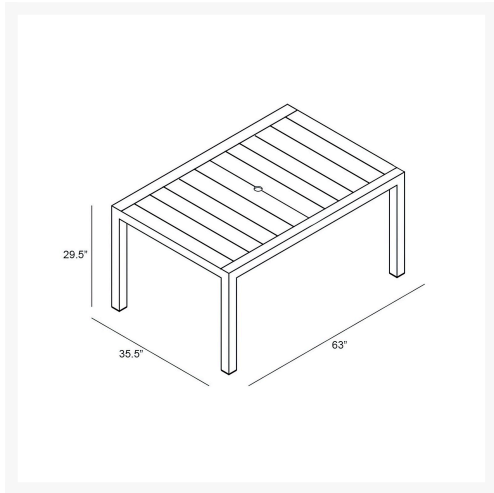

HARMONIA
LIVING

Classic Aluminum 63" Rectangular Dining Table - Slate CSAL-SL-6RCDT

Product Images

Description

The Harmonia Living Classic Aluminum Collection evokes the beautiful horizontal simplicity of modern architectural lines. A design-forward combination of the sleek aluminum frame with a slat-style table top provides the perfect complement to any outdoor setting, from beach-side deck to urban rooftop. Scaled for versatility without sacrificing comfort, Classic Aluminum will make a statement in any size outdoor living space.

Includes

- 1x Classic Aluminum 6-Seater Rectangular Dining Table - Slate CSAL-SL-6RCDT

Dimensions

- Classic Aluminum 6-Seater Rectangular Dining Table : 63L x 35.5W x 29.5H (70 lbs.)
 - Frame Height: 29.5