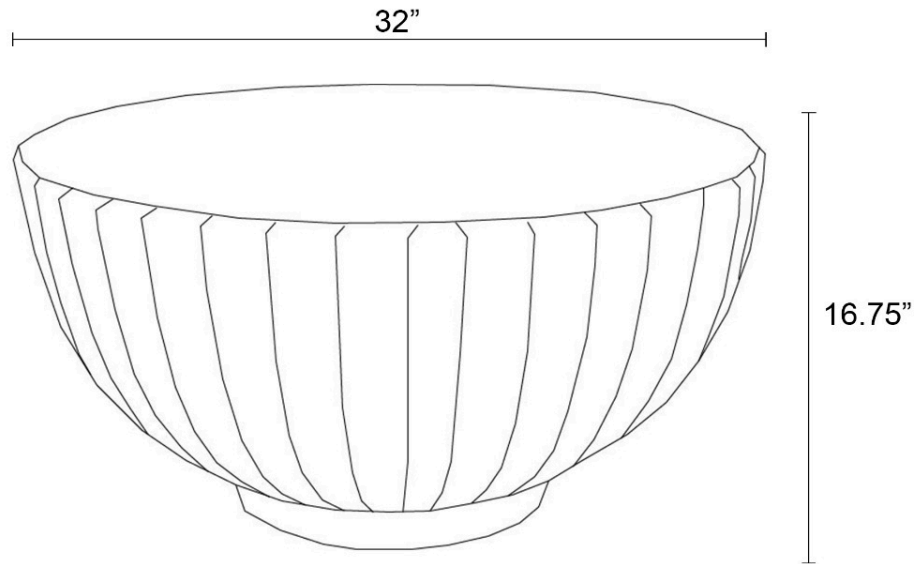

HARMONIA  
LIVING

Current Round Coffee Table - Onyx CUR-OX-CT-RND

Product Images

---

## Dimensions

- Current Round Coffee Table : 32L x 32W x 16.75H (50 lbs.)
  - Frame Height: 16.75