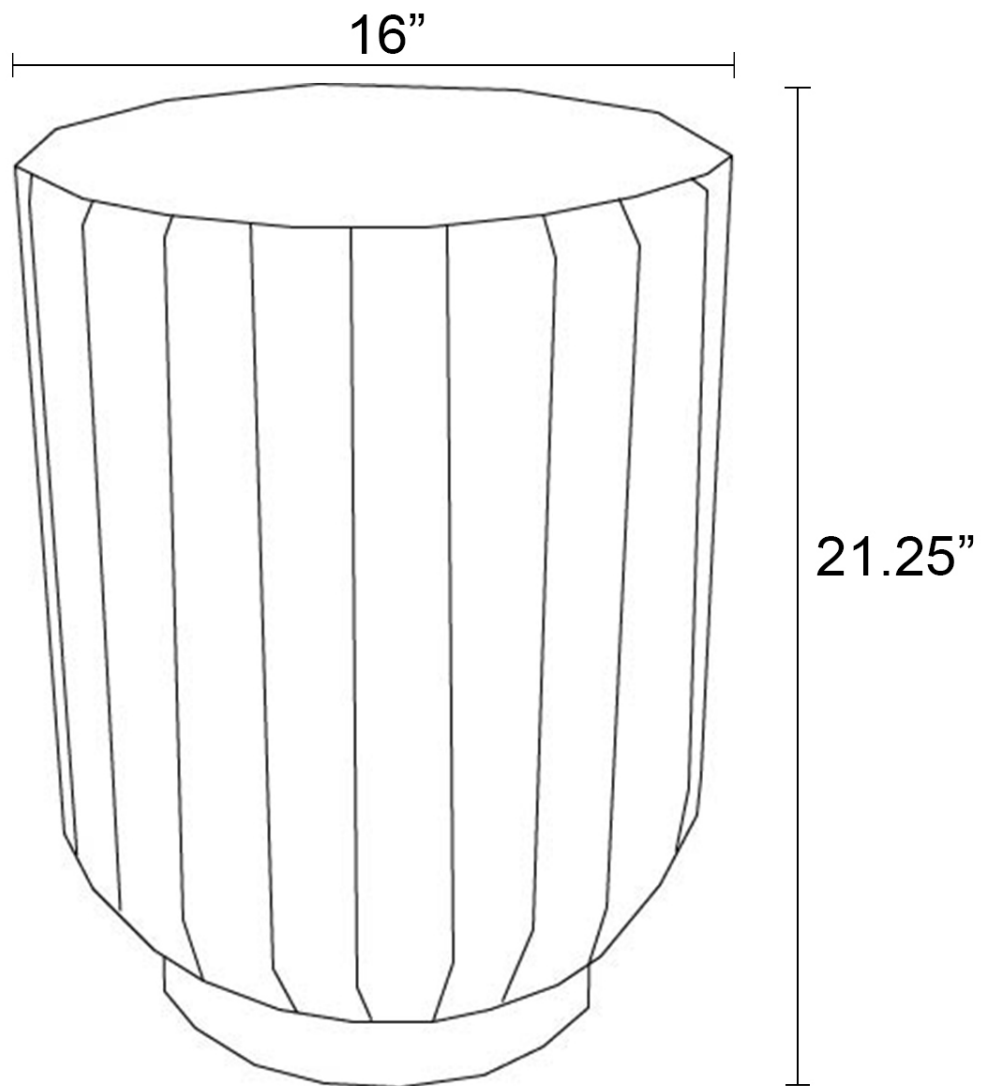

HARMONIA
LIVING

Current Round End Table - Onyx CUR-OX-ET-RND

Product Images

Description

Inspired by the ripples formed in sand by the ocean's waves, the Current Round End Table by Harmonia Living offers a relaxed, natural feel. Sculpted from strong composite materials, this piece blends old world style with modern materials for a look that is both chic and timeless. You can pair this table with modern Harmonia Living outdoor furniture collections like Avion or District for a boho chic look or compliment the rounded textures of Dune for a cohesive mixed materials look. Designed for life outdoors, the Current collection will flow beautifully in your outdoor space.

Includes

- 1x Current Round End Table - Onyx CUR-OX-ET-RND

Dimensions

- Current Round End Table : 16L x 16W x 21.25H (30 lbs.)
 - Frame Height: 21.25

Features

- MgO Cement composite is lightweight and resistant to moisture, cracking, chipping or abrasion.
- Fiber reinforced build gives it extra durability and strength.
- Finish is resistant to fading or staining.
- Made for both indoor and outdoor use.