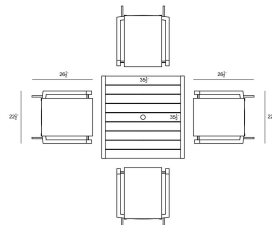

HARMONIA
LIVING

Lift Classic 4 Seat Dining Set - Black/Black LIFT-BK-SET510

Product Images

Description

Complimenting any landscape or lifestyle, the Lift Classic 4 Seat Dining Set by Harmonia Living is a perfect addition to your outdoor patio or pool space. This table's durable, lightweight aluminum frame is designed to withstand the elements, making it ideal for frequent use, cleaning, and even rainfall. The Lift chair's simple, chic style is extra comfortable thanks to the soft Texteline sling material and supportive backrest. A floating seat design adds a hint of elegance and interest. The Lift Classic dining set creates the perfect space for hosting dinner parties or game nights with your loved ones!

Includes

- 1x Classic Aluminum 4-Seater Square Dining Table - Black CSAL-BK-4SQDT
- 4x Lift Dining Arm Chair - Black/Black HL-LIFT-BK-DAC-BK

Dimensions

- Classic Aluminum 4-Seater Square Dining Table : 35.5L x 35.5W x 29.5H (35 lbs.)
 - Frame Height: 29.5
- Lift Dining Arm Chair : 22.5L x 26.5W x 34.25H (6 lbs.)
 - Frame Height: 34.25
 - Seat Height (No Cushion): 17.75
 - Back Height: 16.5
 - Arm Height: 25.25