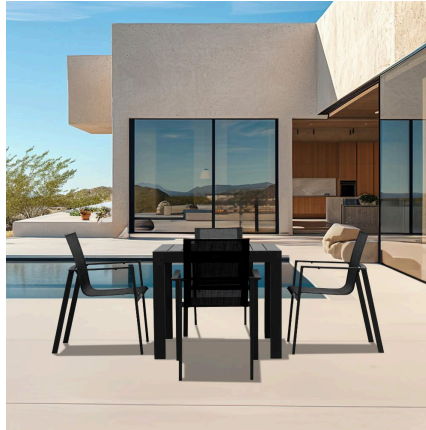

HARMONIA
LIVING

Lift Classic 4 Seat Dining Set - Black/Black LIFT-BK-SET510

Product Images

Description

Complimenting any landscape or lifestyle, the Lift Classic 4 Seat Dining Set by Harmonia Living is a perfect addition to your outdoor patio or pool space. This table's durable, lightweight aluminum frame is designed to withstand the elements, making it ideal for frequent use, cleaning, and even rainfall. The Lift chair's simple, chic style is extra comfortable thanks to the soft Texteline sling material and supportive backrest. A floating seat design adds a hint of elegance and interest. The Lift Classic dining set creates the perfect space for hosting dinner parties or game nights with your loved ones!

Includes

- 1x Classic Aluminum 4-Seater Square Dining Table - Black CSAL-BK-4SQDT
- 4x Lift Dining Arm Chair - Black/Black HL-LIFT-BK-DAC-BK

Dimensions

- Classic Aluminum 4-Seater Square Dining Table : 35.5L x 35.5W x 29.5H (35 lbs.)
 - Frame Height: 29.5
- Lift Dining Arm Chair : 22.5L x 26.5W x 34.25H (6 lbs.)
 - Frame Height: 34.25
 - Seat Height (No Cushion): 17.75
 - Back Height: 16.5
 - Arm Height: 25.25

Features

- Durable, rust proof frames made from thick gauge aluminum with a high-quality powder coated finish that is appropriate for residential and commercial settings.
- Comfortable, quick-drying sling fabric.
- Pre-cut umbrella hole fits umbrellas with a pole diameter up to 1.5" and includes a matching umbrella hole cover.
- Stackable design makes storage and transportation easy.
- Plastic foot glides help to protect your patio from scratching and also to help keep the furniture protected from dirt or water that can accumulate on the patio.