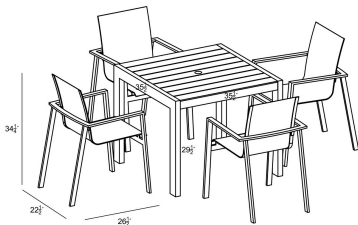

HARMONIA
LIVING

Lift Classic 4 Seat Dining Set - Black/Black LIFT-BK-SET510

Product Images

Description

Complimenting any landscape or lifestyle, the Lift Classic 4 Seat Dining Set by Harmonia Living is a perfect addition to your outdoor patio or pool space. This table's durable, lightweight aluminum frame is designed to withstand the elements, making it ideal for frequent use, cleaning, and even rainfall. The Lift chair's simple, chic style is extra comfortable thanks to the soft Texteline sling material and supportive backrest. A floating seat design adds a hint of elegance and interest. The Lift Classic dining set creates the perfect space for hosting dinner parties or game nights with your loved ones!

Includes

- 1x Classic Aluminum 4-Seater Square Dining Table - Black CSAL-BK-4SQDT
- 4x Lift Dining Arm Chair - Black/Black HL-LIFT-BK-DAC-BK

Dimensions

- Classic Aluminum 4-Seater Square Dining Table : 35.5L x 35.5W x 29.5H (35 lbs.)
 - Frame Height: 29.5
- Lift Dining Arm Chair : 22.5L x 26.5W x 34.25H (6 lbs.)
 - Frame Height: 34.25
 - Seat Height (No Cushion): 17.75
 - Back Height: 16.5
 - Arm Height: 25.25

Features

- Durable, rust proof frames made from thick gauge aluminum with a high-quality powder coated finish that is appropriate for residential and commercial settings.
- Comfortable, quick-drying sling fabric.
- Pre-cut umbrella hole fits umbrellas with a pole diameter up to 1.5" and includes a matching umbrella hole cover.
- Stackable design makes storage and transportation easy.
- Plastic foot glides help to protect your patio from scratching and also to help keep the furniture protected from dirt or water that can accumulate on the patio.