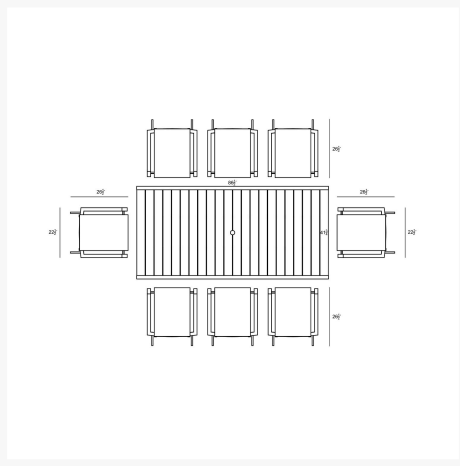

HARMONIA

LIVING

Lift Classic 8 Seat Rectangular Dining Set - Black/Black LIFT-BK-SET560

Product Images

Description

Complimenting any landscape or lifestyle, the Lift Classic 8 Seat Rectangular Dining Set by Harmonia Living is a perfect addition to your outdoor patio or pool space. This table's durable, lightweight aluminum frame is designed to withstand the elements, making it ideal for frequent use, cleaning, and even rainfall. The Lift chair's simple, chic style is extra comfortable thanks to the soft Texteline sling material and supportive backrest. A floating seat design adds a hint of elegance and interest. The Lift Classic dining set creates the perfect space for hosting dinner parties or game nights with your loved ones!

Includes

- 1x Classic Aluminum 8-Seater Rectangular Dining Table - Black CSAL-BK-8RCDT
- 8x Lift Dining Arm Chair - Black/Black HL-LIFT-BK-DAC-BK

Dimensions

- Classic Aluminum 8-Seater Rectangular Dining Table : 86.5L x 41.75W x 29.5H (80 lbs.)
 - Frame Height: 29.5
- Lift Dining Arm Chair : 22.5L x 26.5W x 34.25H (6 lbs.)
 - Frame Height: 34.25
 - Seat Height (No Cushion): 17.75
 - Back Height: 16.5
 - Arm Height: 25.25

Features

- Durable, rust proof frames made from thick gauge aluminum with a high-quality powder coated finish that is appropriate for residential and commercial settings.
- Comfortable, quick-drying sling fabric.
- Pre-cut umbrella hole fits umbrellas with a pole diameter up to 1.5" and includes a matching umbrella hole cover.
- Stackable design makes storage and transportation easy.
- Plastic foot glides help to protect your patio from scratching and also to help keep the furniture protected from dirt or water that can accumulate on the patio.