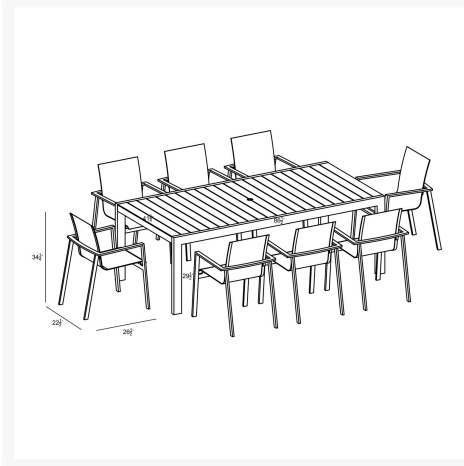

HARMONIA

LIVING

Lift Classic 8 Seat Rectangular Dining Set - Black/Black LIFT-BK-SET560

Product Images

Description

Complimenting any landscape or lifestyle, the Lift Classic 8 Seat Rectangular Dining Set by Harmonia Living is a perfect addition to your outdoor patio or pool space. This table's durable, lightweight aluminum frame is designed to withstand the elements, making it ideal for frequent use, cleaning, and even rainfall. The Lift chair's simple, chic style is extra comfortable thanks to the soft Texteline sling material and supportive backrest. A floating seat design adds a hint of elegance and interest. The Lift Classic dining set creates the perfect space for hosting dinner parties or game nights with your loved ones!

Includes

- 1x Classic Aluminum 8-Seater Rectangular Dining Table - Black CSAL-BK-8RCDT
- 8x Lift Dining Arm Chair - Black/Black HL-LIFT-BK-DAC-BK

Dimensions

- Classic Aluminum 8-Seater Rectangular Dining Table : 86.5L x 41.75W x 29.5H (80 lbs.)
 - Frame Height: 29.5
- Lift Dining Arm Chair : 22.5L x 26.5W x 34.25H (6 lbs.)
 - Frame Height: 34.25
 - Seat Height (No Cushion): 17.75
 - Back Height: 16.5
 - Arm Height: 25.25

Features

- Durable, rust proof frames made from thick gauge aluminum with a high-quality powder coated finish that is appropriate for residential and commercial settings.
- Comfortable, quick-drying sling fabric.
- Pre-cut umbrella hole fits umbrellas with a pole diameter up to 1.5" and includes a matching umbrella hole cover.
- Stackable design makes storage and transportation easy.
- Plastic foot glides help to protect your patio from scratching and also to help keep the furniture protected from dirt or water that can accumulate on the patio.