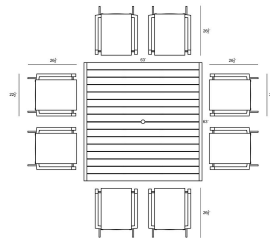

HARMONIA LIVING

Lift Classic 8 Seat Square Dining Set - Black/Black LIFT-BK-SET561

Product Images

Description

Complimenting any landscape or lifestyle, the Lift Classic 8 Seat Square Dining Set by Harmonia Living is a perfect addition to your outdoor patio or pool space. This table's durable, lightweight aluminum frame is designed to withstand the elements, making it ideal for frequent use, cleaning, and even rainfall. The Lift chair's simple, chic style is extra comfortable thanks to the soft Texteline sling material and supportive backrest. A floating seat design adds a hint of elegance and interest. The Lift Classic dining set creates the perfect space for hosting dinner parties or game nights with your loved ones!

Includes

- 1x Classic Aluminum 8-Seater Square Dining Table - Black CSAL-BK-8SQDT
- 8x Lift Dining Arm Chair - Black/Black HL-LIFT-BK-DAC-BK

Dimensions

- Classic Aluminum 8-Seater Square Dining Table : 63L x 63W x 29.5H (80 lbs.)
 - Frame Height: 29.5
- Lift Dining Arm Chair : 22.5L x 26.5W x 34.25H (6 lbs.)
 - Frame Height: 34.25
 - Seat Height (No Cushion): 17.75
 - Back Height: 16.5
 - Arm Height: 25.25