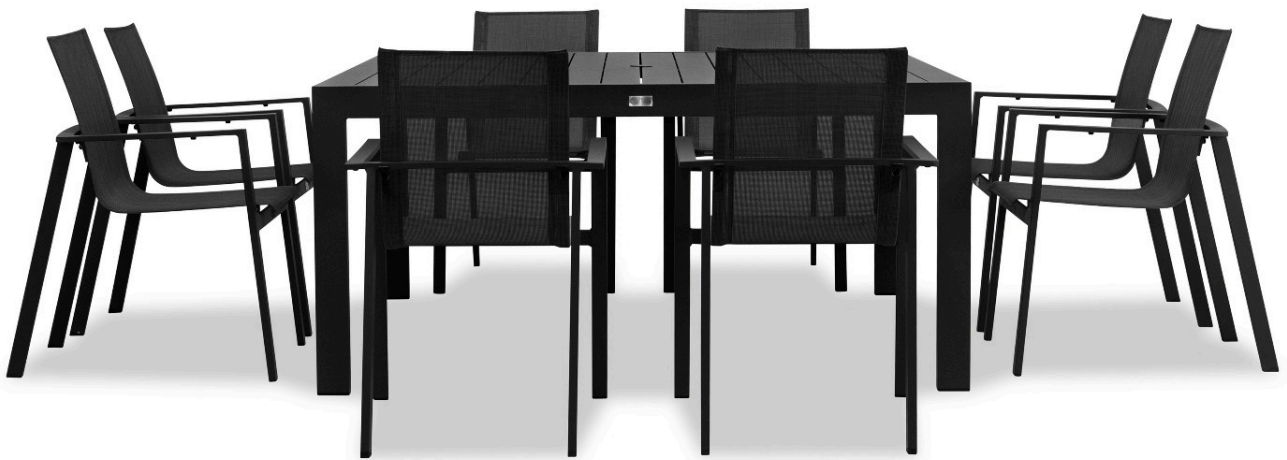

HARMONIA LIVING

Lift Classic 8 Seat Square Dining Set - Black/Black LIFT-BK-SET561

Product Images

Description

Complimenting any landscape or lifestyle, the Lift Classic 8 Seat Square Dining Set by Harmonia Living is a perfect addition to your outdoor patio or pool space. This table's durable, lightweight aluminum frame is designed to withstand the elements, making it ideal for frequent use, cleaning, and even rainfall. The Lift chair's simple, chic style is extra comfortable thanks to the soft Texteline sling material and supportive backrest. A floating seat design adds a hint of elegance and interest. The Lift Classic dining set creates the perfect space for hosting dinner parties or game nights with your loved ones!

Includes

- 1x Classic Aluminum 8-Seater Square Dining Table - Black CSAL-BK-8SQDT
- 8x Lift Dining Arm Chair - Black/Black HL-LIFT-BK-DAC-BK

Dimensions

- Classic Aluminum 8-Seater Square Dining Table : 63L x 63W x 29.5H (80 lbs.)
 - Frame Height: 29.5
- Lift Dining Arm Chair : 22.5L x 26.5W x 34.25H (6 lbs.)
 - Frame Height: 34.25
 - Seat Height (No Cushion): 17.75
 - Back Height: 16.5
 - Arm Height: 25.25

Features

- Durable, rust proof frames made from thick gauge aluminum with a high-quality powder coated finish that is appropriate for residential and commercial settings.
- Comfortable, quick-drying sling fabric.
- Pre-cut umbrella hole fits umbrellas with a pole diameter up to 1.5" and includes a matching umbrella hole cover.
- Stackable design makes storage and transportation easy.
- Plastic foot glides help to protect your patio from scratching and also to help keep the furniture protected from dirt or water that can accumulate on the patio.