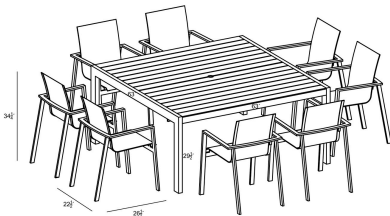

HARMONIA LIVING

Lift Classic 8 Seat Square Dining Set - Black/Black LIFT-BK-SET561

Product Images

Description

Complimenting any landscape or lifestyle, the Lift Classic 8 Seat Square Dining Set by Harmonia Living is a perfect addition to your outdoor patio or pool space. This table's durable, lightweight aluminum frame is designed to withstand the elements, making it ideal for frequent use, cleaning, and even rainfall. The Lift chair's simple, chic style is extra comfortable thanks to the soft Texteline sling material and supportive backrest. A floating seat design adds a hint of elegance and interest. The Lift Classic dining set creates the perfect space for hosting dinner parties or game nights with your loved ones!

Includes

- 1x Classic Aluminum 8-Seater Square Dining Table - Black CSAL-BK-8SQDT
- 8x Lift Dining Arm Chair - Black/Black HL-LIFT-BK-DAC-BK

Dimensions

- Classic Aluminum 8-Seater Square Dining Table : 63L x 63W x 29.5H (80 lbs.)
 - Frame Height: 29.5
- Lift Dining Arm Chair : 22.5L x 26.5W x 34.25H (6 lbs.)
 - Frame Height: 34.25
 - Seat Height (No Cushion): 17.75
 - Back Height: 16.5
 - Arm Height: 25.25

Features

- Durable, rust proof frames made from thick gauge aluminum with a high-quality powder coated finish that is appropriate for residential and commercial settings.
- Comfortable, quick-drying sling fabric.
- Pre-cut umbrella hole fits umbrellas with a pole diameter up to 1.5" and includes a matching umbrella hole cover.
- Stackable design makes storage and transportation easy.
- Plastic foot glides help to protect your patio from scratching and also to help keep the furniture protected from dirt or water that can accumulate on the patio.