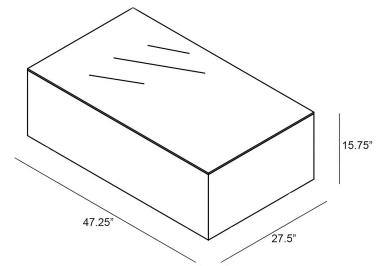

HARMONIA
LIVING

Mason Long Coffee Table - Onyx MAS-OX-CT-REC

Product Images

Description

The Mason Collection by Harmonia Living blends the best of minimalism and industrial design to create a unique set of outdoor tables. Rendered in a lightweight, concrete composite material, the Mason Long Coffee Table embodies a 21st Century style that is both rustic and chic. Because of its simplistic, yet impactful design, you can pair this piece with a wide variety of Harmonia Living collections. Mason's timeless appeal will complement a wide range of seating styles and offers a modern accent to any outdoor living space.

Includes

- 1x Mason Long Coffee Table - Onyx (MAS-OX-CT-REC)

Dimensions

- Mason Long Coffee Table: 47.25"L x 27.5"W x 15.75"H (100 lbs.)
- Frame Height: 15.75"

Features

- Fiber reinforced build gives it extra durability and strength.
- Finish is resistant to fading or staining.
- Made for both indoor and outdoor use.