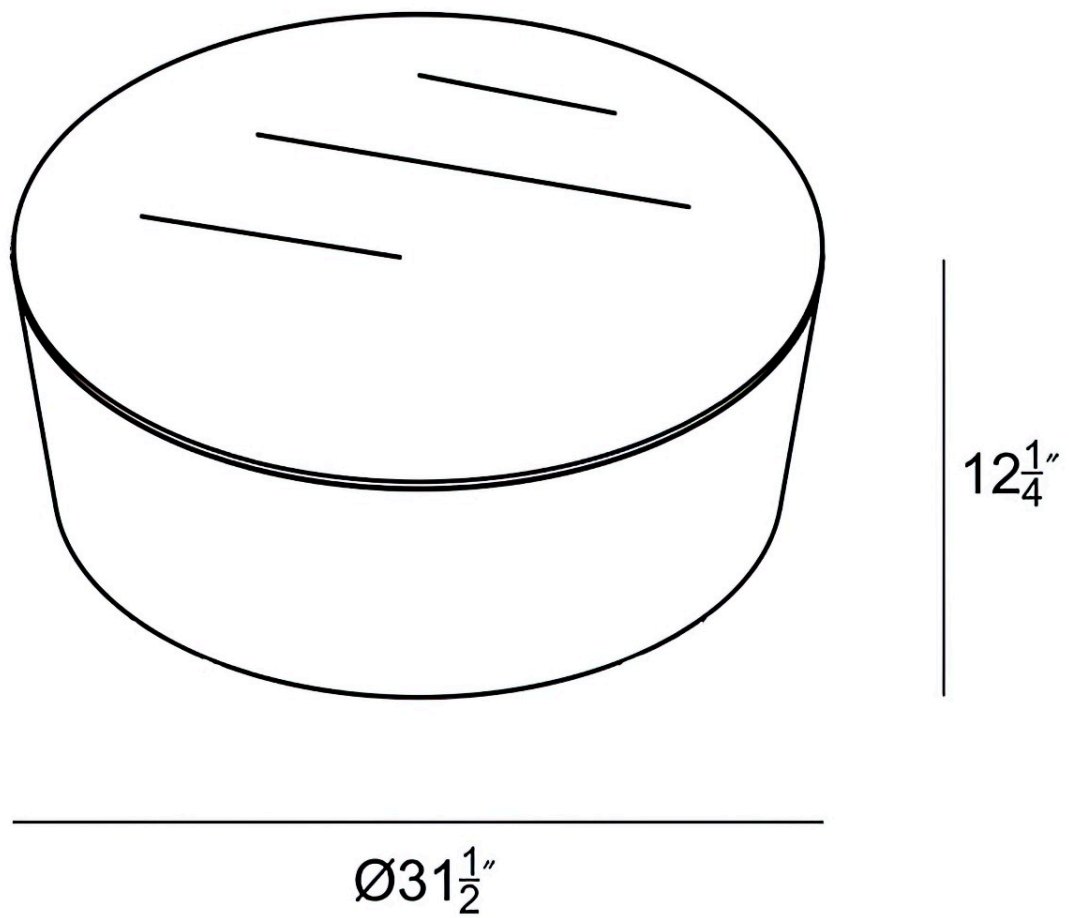

HARMONIA  
LIVING

Mason Round Coffee Table - Onyx MAS-OX-CT-RND

Product Images

---

## Dimensions

- Mason Round Coffee Table: 31.5"L x 31.5"W x 12.5"H (50 lbs.)
- Frame Height: 12.5"