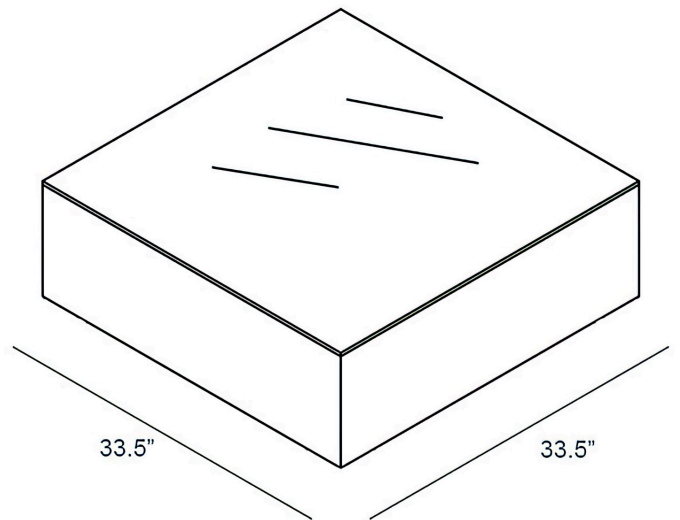

HARMONIA  
LIVING

Mason Square Coffee Table - Onyx MAS-OX-CT-SQ

Product Images

---

## Dimensions

- Mason Square Coffee Table: 33.5"L x 33.5"W x 15.75"H (70 lbs.)
- Frame Height: 15.75"