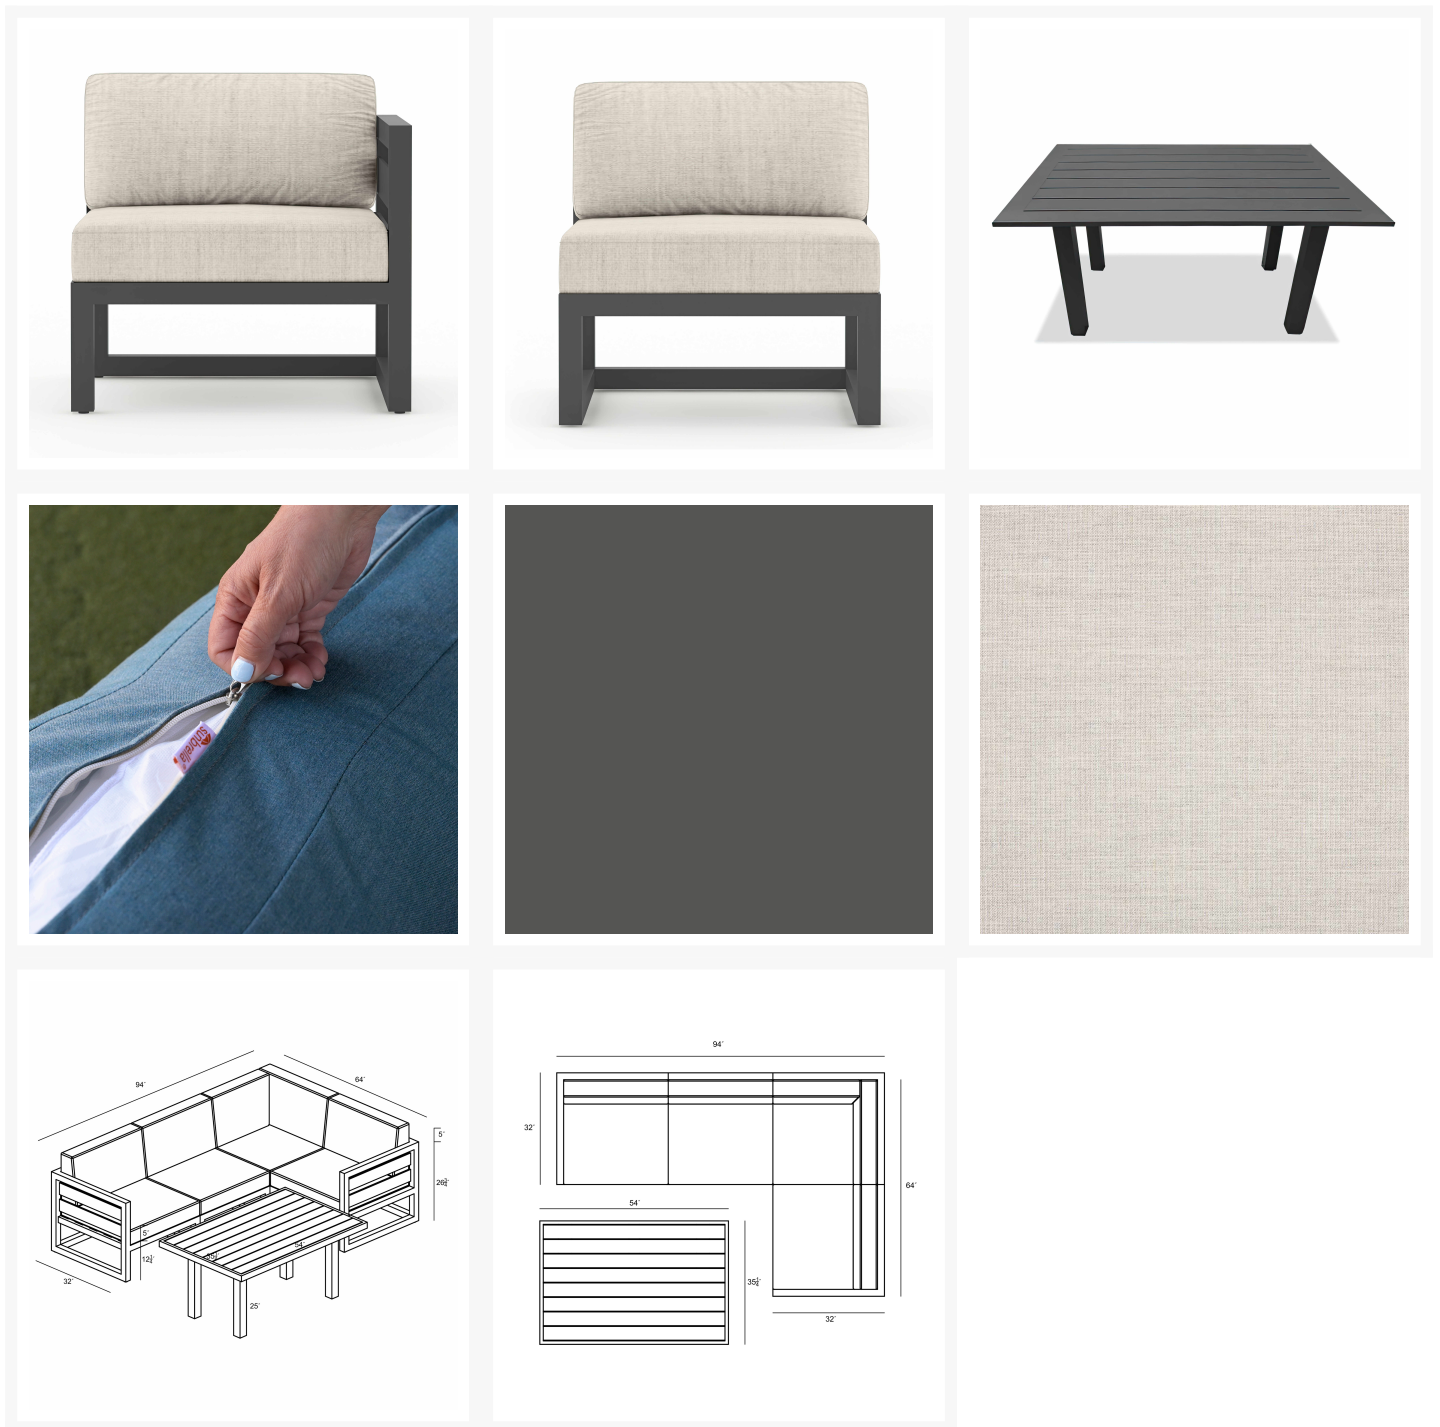

## Description

An inspired blend of Midcentury Modernism and contemporary lines, the 5 Piece Avion Sectional Set by Harmonia Living brings artful design to your outdoor space. The hallmarks of the collection include durable aluminum metalwork, a sleek silhouette, and extra-spacious deep seating. Stain-resistant Sunbrella® fabric cushions and weather-resistant powder-coated frames make Avion as sensible as it is stylish. If you wish to order this set through Harmonia Living's Quick Ship program, make sure to select a Quick Ship (QS) fabric before checkout! All cushions are made in the USA from Sunbrella, Outdura, and Revolution performance fabrics which carry a 5 year fade warranty.

## Dimensions

- Avion Corner Section : 32L x 32W x 33H (37 lbs.)
  - Frame Height: 26.75
  - Seat Height (No Cushion): 12.25
  - Seat Height (With Cushion): 17.25
  - Back Height: 15.75
  - Arm Height: 26.75
- Avion Middle : 30L x 32W x 33H (32 lbs.)
  - Frame Height: 26.75
  - Seat Height (No Cushion): 12.25
  - Seat Height (With Cushion): 17.25
  - Back Height: 15.75
  - Arm Height: 26.75
- Classic Aluminum Rectangular Chat Table : 54L x 35.25W x 25H (25 lbs.)
  - Frame Height: 25