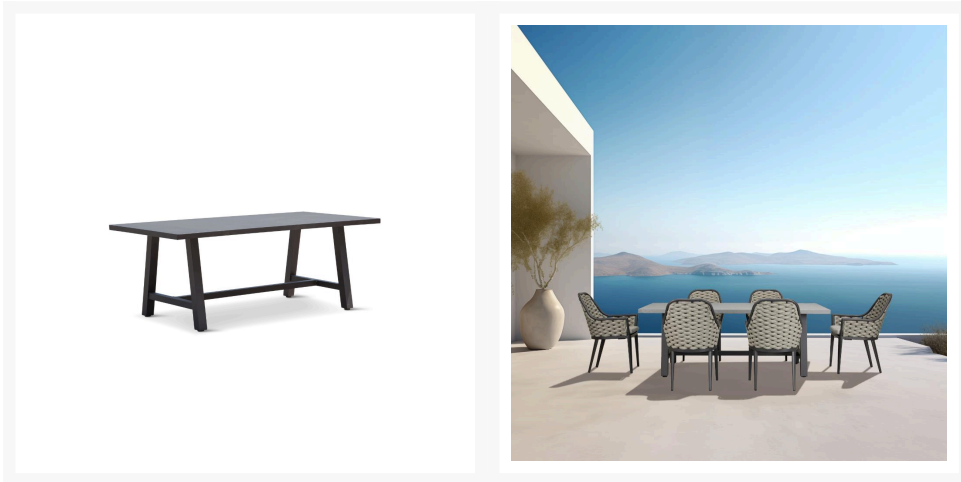

HARMONIA LIVING

Parlor Commons 6 Seat Rectangular Dining Table PAR-SL-SET530

Product Images

Description

Industrial Chic style made maintenance free with the Parlor Commons 6 Piece Dining Set. The concrete-look Commons Trestle Dining Table is carefully crafted from a fully welded and powder-coated frame combined with a proprietary Al-Stone concrete table top. Al-Stone is made from rust-proof aluminum with heat and vacuum-applied laminate that is incredibly realistic and scratch resistant. Paired with six comfortable dining chairs, featuring all-weather gray olefin fabric in a sophisticated tailored design. Eclectic and accommodating, the Parlor Commons 6 Piece Dining Set is the perfect way to make your guests feel at home, outdoors.

Includes

- 6x Parlor Dining Chair - Slate HL-PAR-SL-DAC-PEW
- 1x Commons Trestle Dining Table HL-COM-SL-79DT-CON

Dimensions

- Parlor Dining Chair : 22.75L x 24.75W x 34.75H (16 lbs.)
 - Frame Height: 34.75
 - Seat Height (No Cushion): 17
 - Seat Height (With Cushion): 19.25
 - Back Height: 15.5
 - Arm Height: 25
- Commons Trestle Dining Table: 79L x 39.25W x 29.5H (73 lbs.)
 - Frame Height: 29.5
 - Under Table Height: 27.75

Features

- Durable, rust proof frames made from thick gauge aluminum with a high-quality powder coated finish that is appropriate for residential and commercial settings.
- Padded Olefin rope seat bucket contoured for comfort.
- Scratch resistant proprietary Al-Stone top with a concrete look.
- Stackable design makes storage and transportation easy.
- Recommended for use only under covered patios, or if placed in direct sun, must be covered with protective cover to prevent fading
- Plastic foot glides help to protect your patio from scratching and also to help keep the furniture protected from dirt or water that can accumulate on the patio.
- Includes dining seat pad for additional comfort.