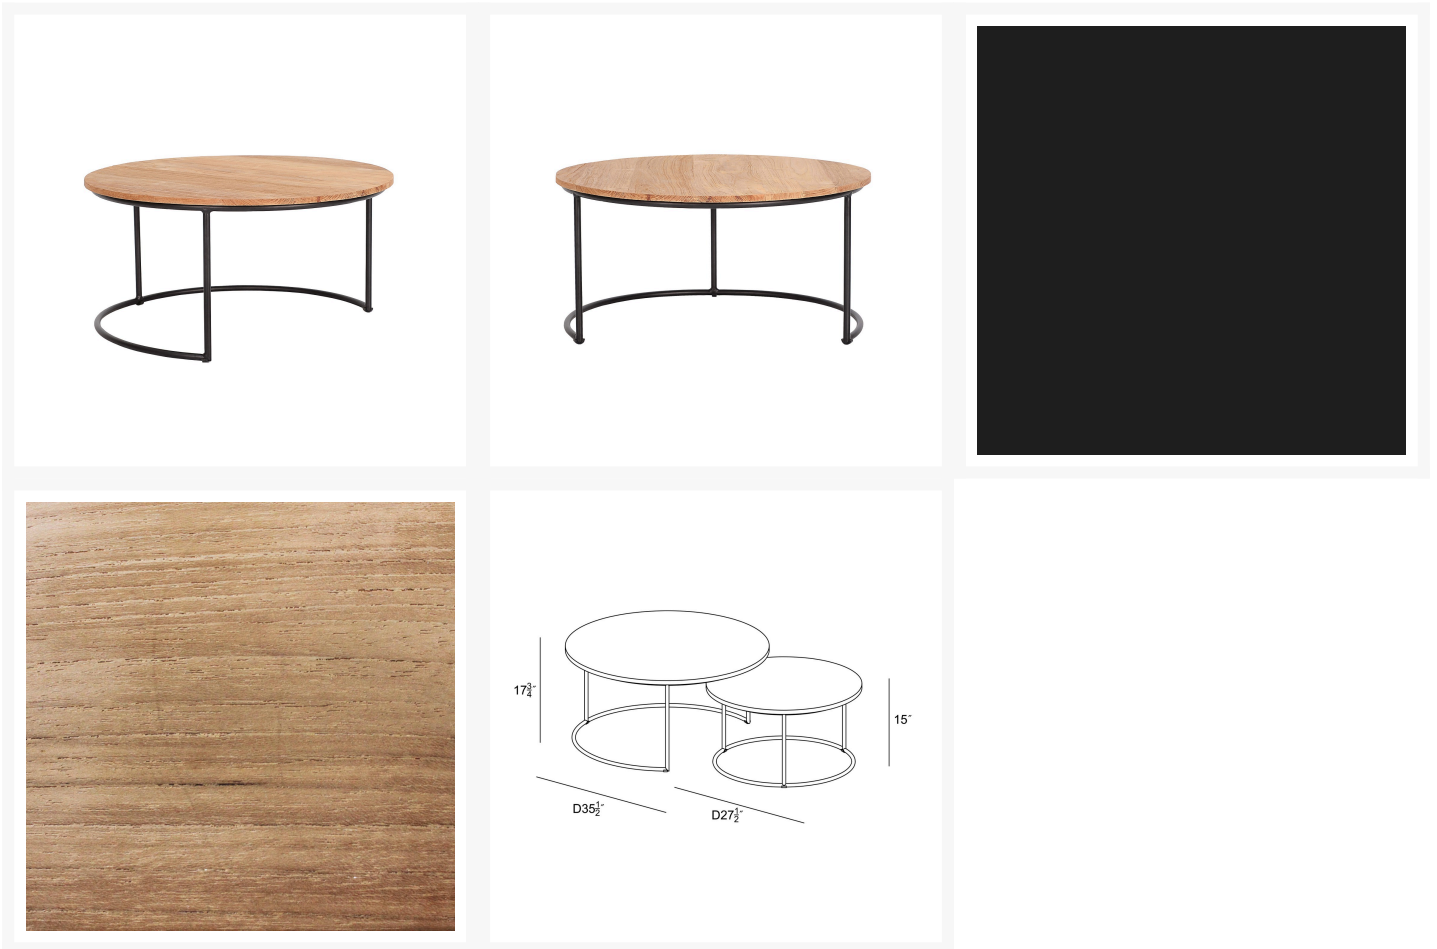

HARMONIA
LIVING

Finn 2 Piece Nesting Coffee Tables Set FINN-TK-2CTS

Product Images

Description

Rustic yet recent. Stylish yet sturdy. The Finn Collection by Harmonia Living represents an amalgamation between raw, natural materials and contemporary design. The thin, powdered coated aluminum frame creates a sleek silhouette yet sturdily supports a solid, grade A teak top. Unique to the Finn design is the ability to nest the small table under the larger for compact storage when not in use. The Finn Collection of tables is the perfect option to compliment any mix-media patio arrangement.

Includes

- 1x Finn 2 Piece Coffee Table Set FINN-TK-2CTS

Dimensions

- Finn 2 Piece Coffee Table Set:

Features

- Made from sustainable certified V legal, Grade A teak is harvested responsibly. Grade A teak is from mature trees that features grain that is more even, and color that is more consistent than lesser grades of teak.
- Teak is dense hardwood that is naturally oily which offers benefits over other natural woods including resistance to light, heat, moisture and pest damage.
- New teak wood furniture will have a warm golden hue that patinas to a silvery grey over time. Letting the teak patina will not compromise the integrity of the wood, however, to keep the golden color, clean the teak furniture about once a year and apply a thin layer of teak oil.
- Plastic foot glides help to protect your patio from scratching and also to help keep the furniture protected from dirt or water that can accumulate on the patio.