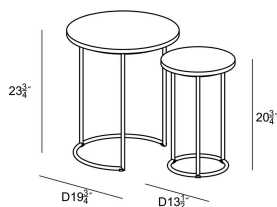

HARMONIA  
LIVING

Finn 2 Piece Nesting End Tables Set FINN-TK-2ETS

Product Images

---

## Description

Rustic yet recent. Stylish yet sturdy. The Finn Collection by Harmonia Living represents an amalgamation between raw, natural materials and contemporary design. The thin, powdered coated aluminum frame creates a sleek silhouette yet sturdily supports a solid, grade A teak top. Unique to the Finn design is the ability to nest the small table under the larger for compact storage when not in use. The Finn Collection of tables is the perfect option to compliment any mix-media patio arrangement.

## Includes

- 1x Finn 2 Piece End Table Set FINN-TK-2ETS

## Dimensions

- Finn 2 Piece End Table Set: