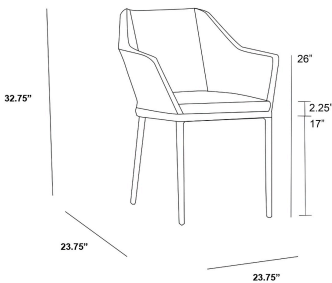

HARMONIA  
LIVING

Tailor Dining Chair - Black TA-BK-DAC-CO

Product Images

---

## Dimensions

- Tailor Dining Chair: 23.75"L x 23.75"W x 32.75"H (9 lbs.)
- Frame Height: 32.75"
- Seat Height (No Cushion): 17"
- Seat Height (With Cushion): 19.25"
- Back Height: 13.5"
- Arm Height: 26"