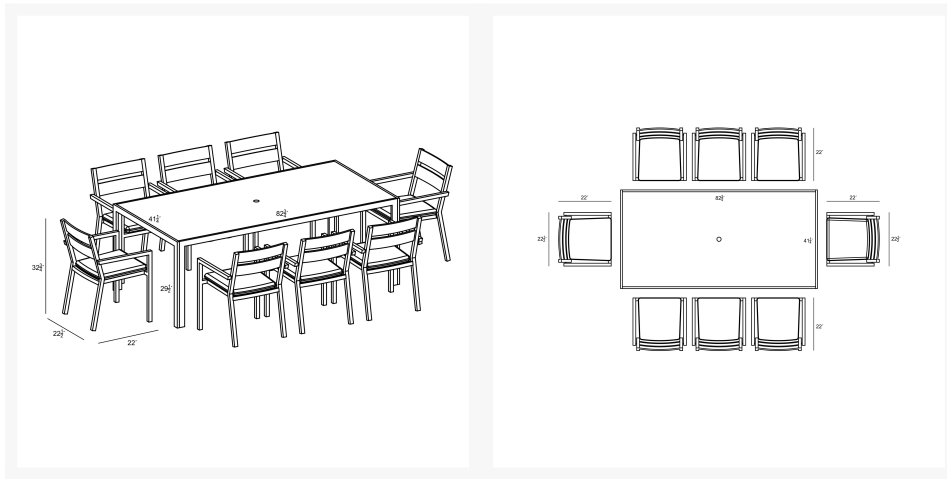

HARMONIA  
LIVING

Pacifica 9 Piece Dining Set - Slate HL-PAC-SL-9DS

Product Images

---

## Description

The Pacifica 9 Piece Dining Set by Harmonia Living will bring refinement and relaxation to your favorite outdoor space. Enjoy the simple elegance of its plush Sunbrella cushions, gentle angles and minimalist design, perfect for patios both large and small. Its sturdy aluminum frames and fade resistant cushions are made to endure in any outdoor setting, rain or shine. Surround this set with light, natural decor for a zen vibe, or pair it with dark, bold decor to make more of a statement.

## Includes

- 8x Pacifica Dining Arm Chair - Slate HL-PAC-SL-DAC
- 1x Staple 8-Seater Rectangular Dining Table - Slate HL-STA-SL-8RCDT-AC

## Dimensions

- Pacifica Dining Arm Chair : 22.5L x 22W x 32.75H (16 lbs.)
  - Frame Height: 32.75
  - Seat Height (No Cushion): 17
  - Seat Height (With Cushion): 19
  - Back Height: 13.75
  - Arm Height: 24.5
- Staple 8-Seater Rectangular Dining Table : 82.75L x 41.25W x 29.5H (78 lbs.)
  - Frame Height: 29.5
  - Under Table Height: 27.5