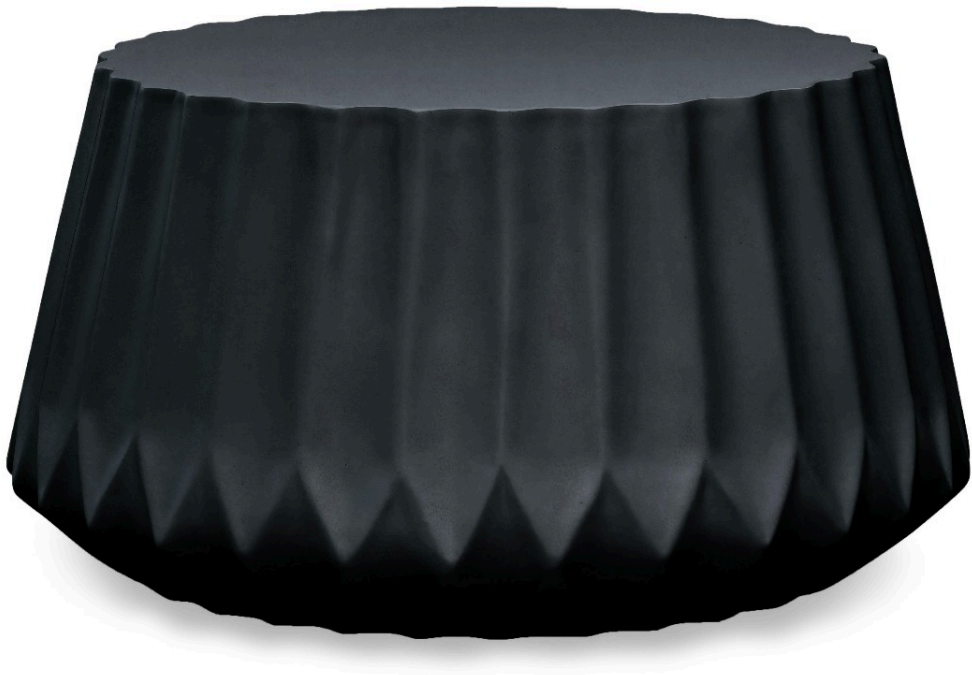

HARMONIA
LIVING

Geometric Round Coffee Table - Onyx GEO-OX-CT-RND

Product Images

Description

Make a statement with the Geometric Mason Collection where every piece is a work of art. Inspired by the beauty of nature, the crystalline design is made to elevate your space- both indoors and outdoors. Crafted with glass fiber reinforced concrete, each table offers the durability of concrete while being significantly lighter. The water-based finish not only adds a sleek, final touch but helps protect the surface from scratches and stains. Harmonia Living can be tailored to both Residential and Commercial settings and is committed to delivering exceptional furnishings to your outdoor space.

Includes

- 1x Geometric Round Coffee Table - Onyx (GEO-OX-CT-RND)

Dimensions

- Geometric Round Coffee Table: 32"L x 32"W x 16.75"H (50 lbs.)
- Frame Height: 16.75"

Features

- Glass fiber reinforced concrete with water-based finish.
- Engineered to be lighter than concrete, but with the same durability.
- Designed for both indoor and outdoor use.
- Made for both indoor and outdoor use.