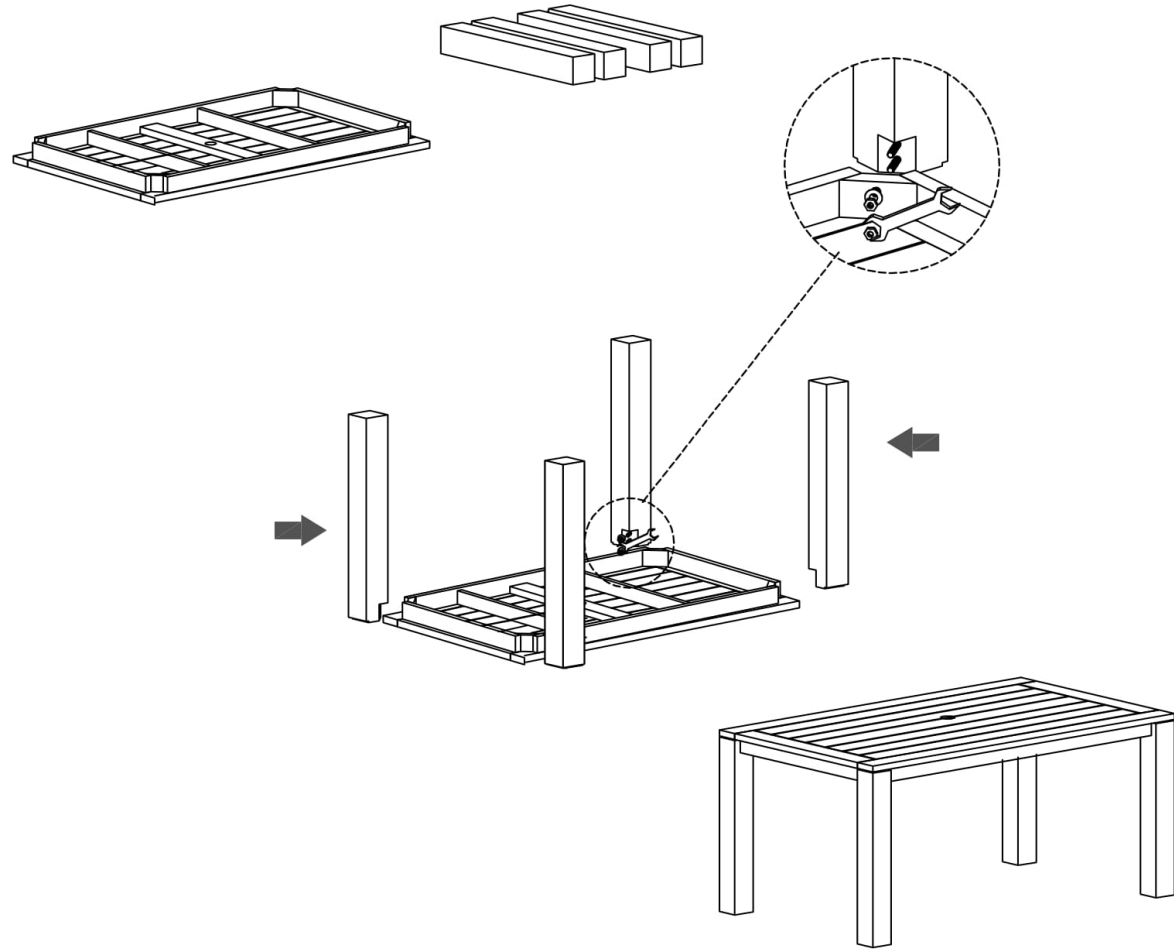

PART LIST

HARDWARE LIST

HARMONIA
LIVING

SKU :
HL-CLSC-TK-6RCDT

PRODUCT NAME :
Classic Teak 6-Seater Rectangular
Dining Table