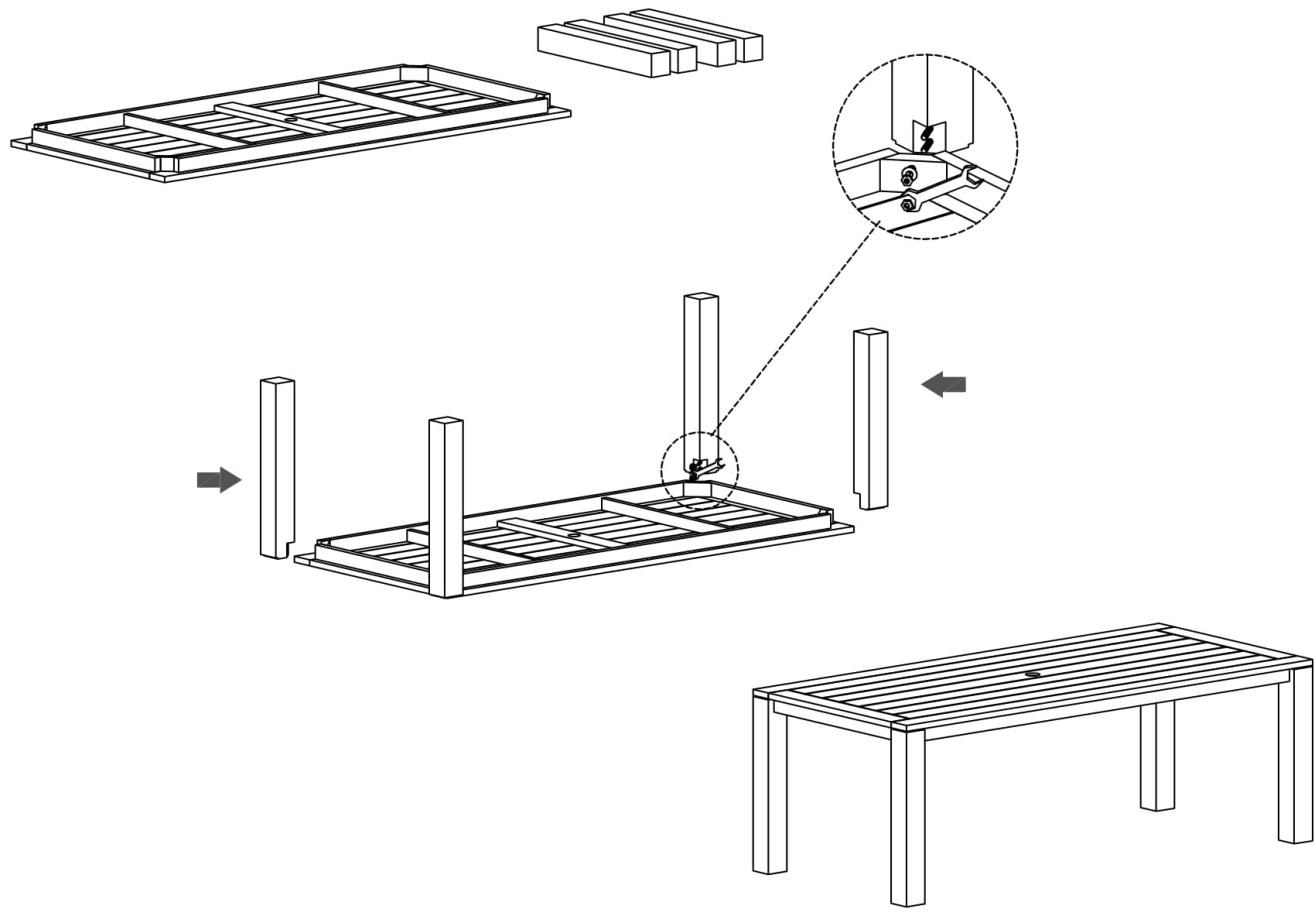

PART LIST

HARDWARE LIST

HARMONIA
LIVING

SKU :
HL-CLSC-TK-8RCDT

PRODUCT NAME :
Classic Teak 8-Seater
Rectangular Dining Table